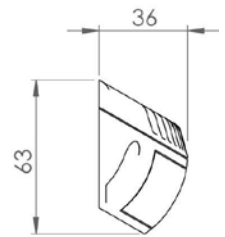

LED SCENELITE SI7

1560 lumens output - Using the very best high output Cree LED technology, the SI7 Scenelite produces 1420 lumens and over 620 lux @ 1 metre.

Unique curved PCB - By pre-bending the aluminium PCB, the LEDs provide improved light distribution for a safer working environment.

Solid aluminium casting - This gives a robust product and ensures the LEDs run as cool as possible for longer life.

Waterproof to IP67 - The tough outer enclosure and potting over more sensitive components provides protection against severe weather conditions and pressure washing.

Available in BLACK (SI7_5-3MV), WHITE (SI7_5-3MVWH), RED RAL3000 (SI7_5-3MVRED) & YELLOW RAL1016 (SI7_5-3MVY).