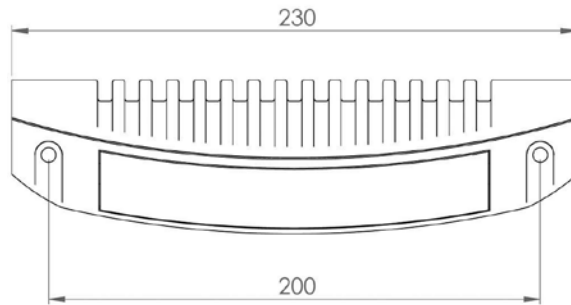

LED SCENELITE SI7

1560 lumens output - Using the very best high output Cree LED technology, the SI7 Scenelite produces 1420 lumens and over 620 lux @ 1 metre.

Unique curved PCB - By pre-bending the aluminium PCB, the LEDs provide improved light distribution for a safer working environment.

Solid aluminium casting - This gives a robust product and ensures the LEDs run as cool as possible for longer life.

Waterproof to IP67 - The tough outer enclosure and potting over more sensitive components provides protection against severe weather conditions and pressure washing.

Available in BLACK (SI7_5-3MV), WHITE (SI7_5-3MVWH), RED RAL3000 (SI7_5-3MVRED) & YELLOW RAL1016 (SI7_5-3MVY).

SPECIFICATION

ALL DIMENSIONS HAVE A TOLERANCE OF +/-1mm

		SI7_5-3MV (12V)	SI7_5-3MV (24V)
Voltage Range	VDC	10-32	10-32
Average Current	A	1.25	0.6
Light Output	lm	1560	1560
Watts	W	12.5W	12.5W
Weight	kg	0.3	0.3
Temp. Range	°C	-30 to +40	-30 to +40
IP Rating	IP	IP67	IP67

E & OE