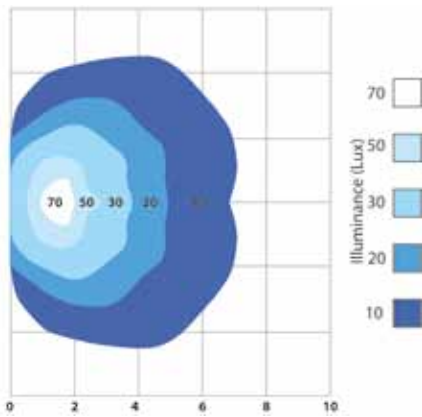

LED SCENELITE SI7

1560 lumens output - Using the very best high output Cree LED technology, the SI7 Scenelite produces 1420 lumens and over 620 lux @ 1 metre.

Unique curved PCB - By pre-bending the aluminium PCB, the LEDs provide improved light distribution for a safer working environment.

Solid aluminium casting - This gives a robust product and ensures the LEDs run as cool as possible for longer life.

Waterproof to IP67 - The tough outer enclosure and potting over more sensitive components provides protection against severe weather conditions and pressure washing.

Available in BLACK (SI7_5-3MV), WHITE (SI7_5-3MVWH), RED RAL3000 (SI7_5-3MVRED) & YELLOW RAL1016 (SI7_5-3MVY).

SPECIFICATION

ALL DIMENSIONS HAVE A TOLERANCE OF +/-1mm

		SI7_5-3MV (12V)	SI7_5-3MV (24V)
Voltage Range	VDC	10-32	10-32
Average Current	A	1.25	0.6
Light Output	lm	1560	1560
Watts	W	12.5W	12.5W
Weight	kg	0.3	0.3
Temp. Range	°C	-30 to +40	-30 to +40
IP Rating	IP	IP67	IP67

E & OE